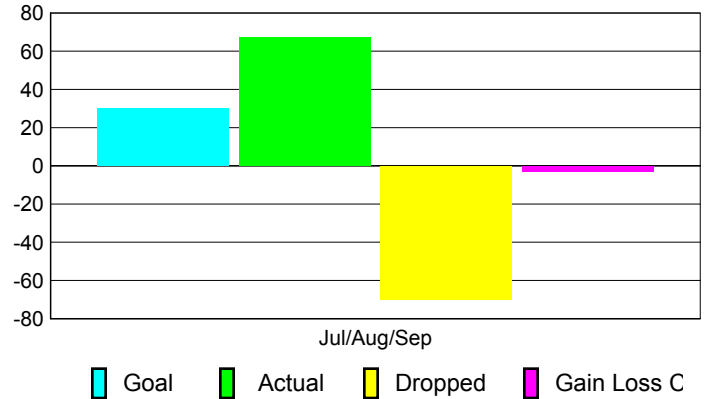

Club Results 2010-2011

Goal, New, Dropped, Gain/Loss

MEMBERSHIP

Membership Results
2010-2011

Membership
2009-2010

Month	Net Memb Goal	Actual New Memb	Actual Dropped Memb	Gain/Loss of Memb	Gain/Loss of Memb
Jul/Aug/Sep	30	67	-70	-3	22
Totals	30	67	-70	-3	22

Membership Results 2010-2011

Goal, New, Dropped, Gain/Loss

Comparison of Club Gain/Loss

Current Year Compared to the Previous Year

Comparison of Membership Gain/Loss

Current Year Compared to the Previous Year